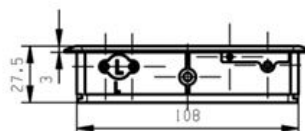

PRODUCT SHEET

Description:

Soft Close Grommet "Mambo" 300x120x27,5mm, Black (RAL9005) ABS Frame,Alu. Lid
W/Brush.Suggested Hole Cutting 290x111mm

Item number:

25.20.381-0

Units	Box	Carton	HS Code	Barcode
Pcs.	1	50	7616991099	
				5704866482271

SISO A/S

Mileparken 11
DK-2740 Skovlunde
Denmark
VAT: DK 24786013

Phone +45 45 830 900

www.siso.dk
siso@siso.dk

Danske Bank
Nytorv Branch
Copenhagen
SWIFT: DABADKKK

Account no.
4180 3112 112936
IBAN Account
DK7230003112112936